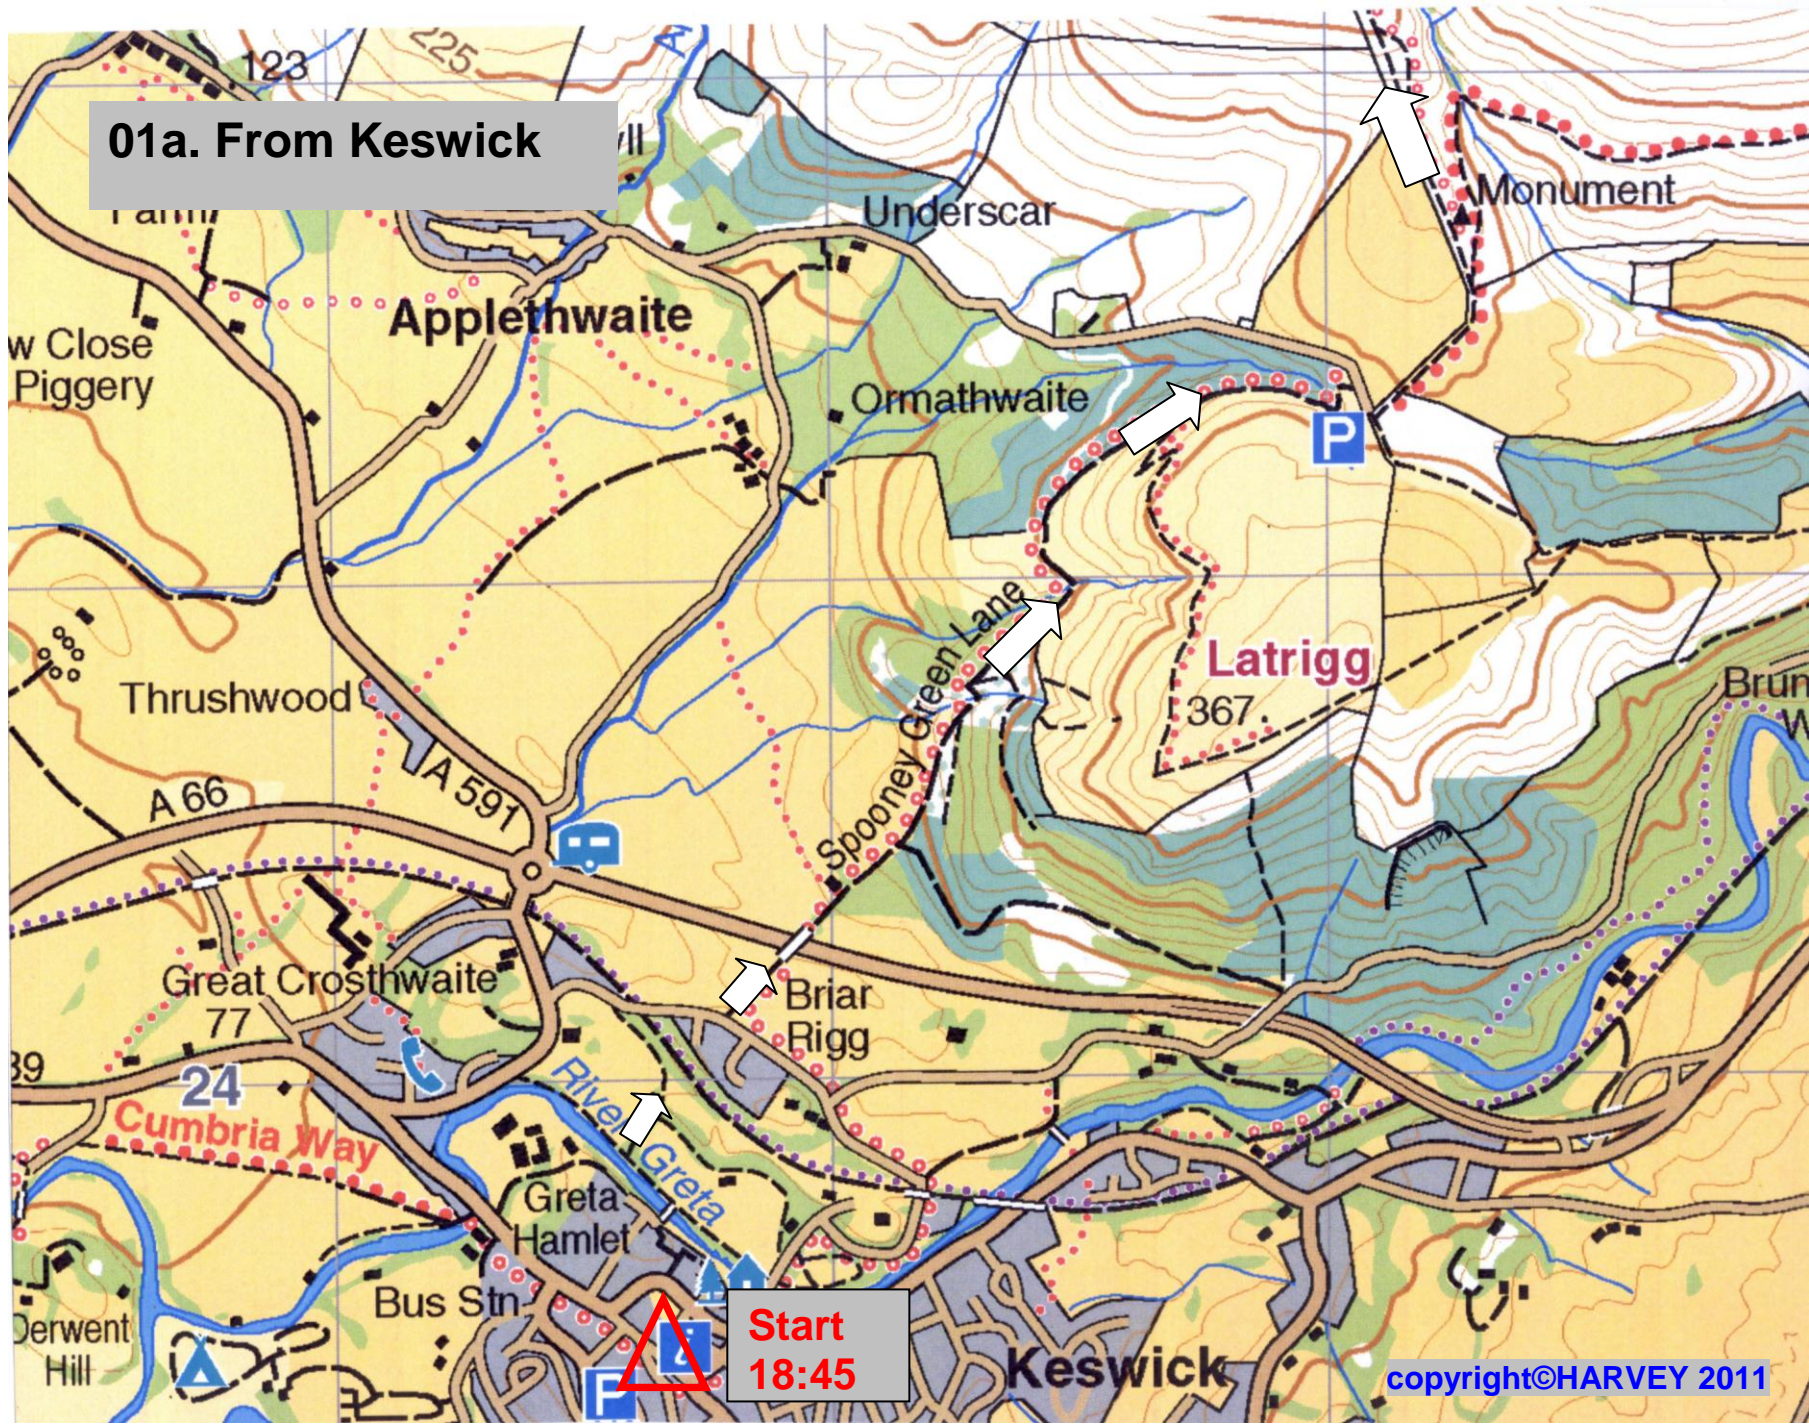

01a. From Keswick

Start
18:45

copyright©HARVEY 2011